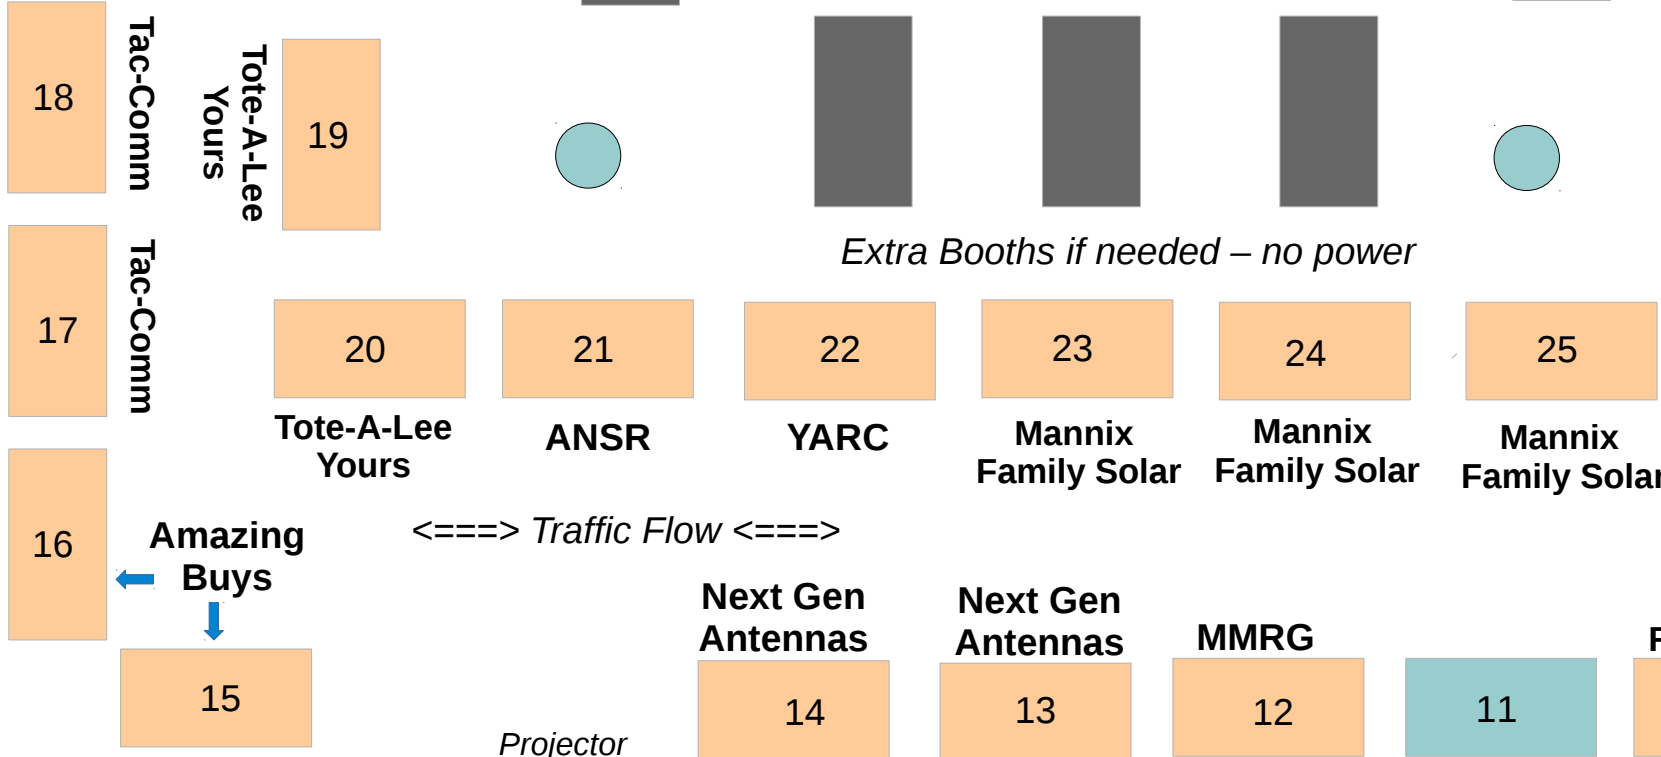

Booth Reservations Key

- Available for Reservation
- Reservation Closed
- Social Area Tables

Security Tape -- Step Down --- Security Tape

Ramp

Ramp

Club and Organization Booths

<====> Traffic Flow <====>

<====> Traffic Flow <====>

<====> Traffic Flow <====>

Extra Booths if needed – no power

<====> Traffic Flow <====>

Projector

Vendor and Dealers

Vendor and Dealers

DX Store extra table